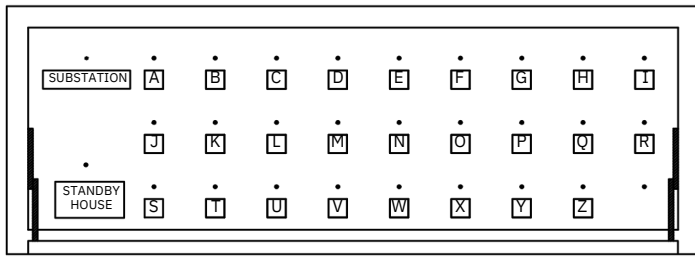

Telegram Mimic System Drawing MDS 200/1

DUPLICATE KEY CABINETS

LABEL

KEY TAG

DUPLICATE KEY CABINETS		
TYPE	76	76B
CABINET WIDTH	1213mm	606mm
CABINET HEIGHT	415	415
TOTAL HOOKS	29	17