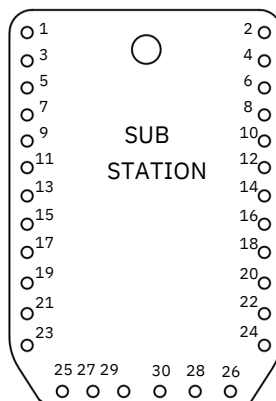

TYPE B - ITEM 69

TITLE AND LETTERING TO BE ENGRAVED AS REQUIRED
KEY RINGS ARE SUPPLIED WITH KEY HOLDERS

KEY TAG DETAIL

LAMINATED KEY TAGS FOR FITTING TO EXISTING SAFETY LOCKS. ITEM 75 TAGS HAVE A RED BACKGROUND WITH SAFETY LOCK AND NUMBER ENGRAVED WHITE

ITEM 75A IS LARGER THAN ITEM 75 AND INCLUDES SITE DETAILS AND NUMBER.