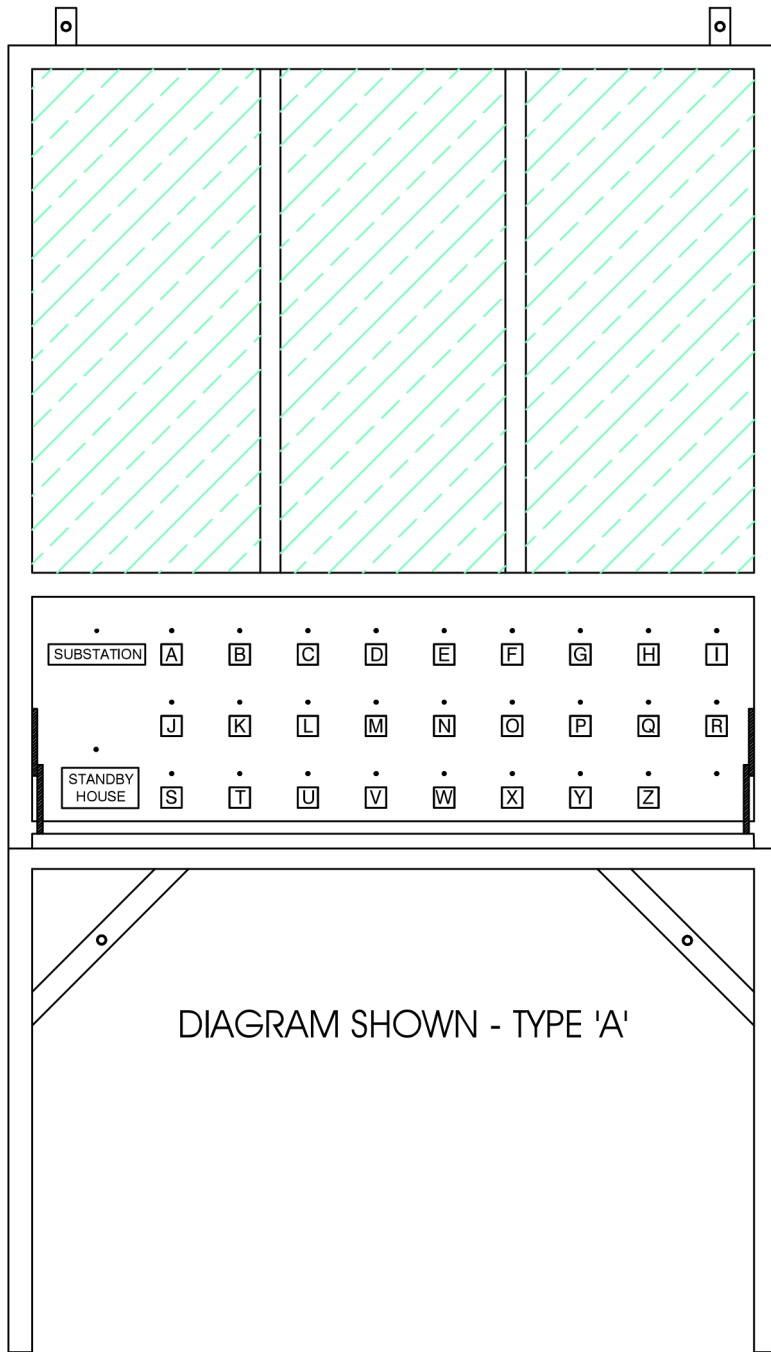

ITEM 75A IS LARGER THAN ITEM 75 AND INCLUDES SITE DETAILS AND NUMBER.

Telegram Mimic System Drawing MDS 200/1

The Mimic Cabinet comes complete with an integral lockable key cabinet and locking arrangement for the glass doors.