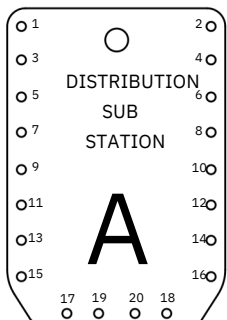

STANDARD KEY HOLDERS

TYPE A - ITEM 68