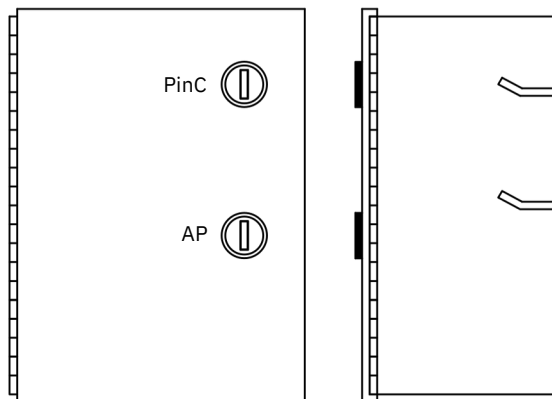

72/73 SAFETY KEY BOXES

KEY TAG DETAIL

CONSTRUCTION

SAFETY KEY BOXES SHALL COMPRISE OF A METAL CASE AND DOOR CONSTRUCTED FROM MILD SHEET STEEL, NOT LESS THAN 1.5mm THICK. DOORS SHALL BE HINGED WITH THE HINGE PIN SECURED TO PREVENT WITHDRAWAL.

EACH SAFETY KEY BOX WILL BE PROVIDED WITH ONE 'AUTHORISED PERSON' LOCK AND ONE 'PERSON IN CHARGE' LOCK. ALL LOCKS ARE TO BE IDENTIFIED BY PERMANANT MARKING ON THE BOX i.e. 'AP' AND 'PinC'.

FINISH

SAFETY KEY BOXES SHALL BE STOVE ENAMELLED GLOSS WHITE, AND SHALL BE PROVIDED WITH 4 HOOKS FITTED TO THE BACK PLATE.

DESIGN

BOTH THE 'AP' AND 'PinC' LOCK KEYS SHALL BE FREE FOR WITHDRAWAL IN THE LOCKED POSITION.

ALL 'AP' LOCKS ON A SITE OR ON AN ELECTRICAL SYSTEM SHALL BE OF THE SAME PATTERN AND ONLY ONE KEY HELD. ALL 'PinC' LOCKS ON A SITE OR ON AN ELECTRICAL SYSTEM SHALL BE DIFFERENT FROM EACH OTHER. THERE SHALL BE ONLY ONE KEY FOR EACH 'PinC' LOCK.